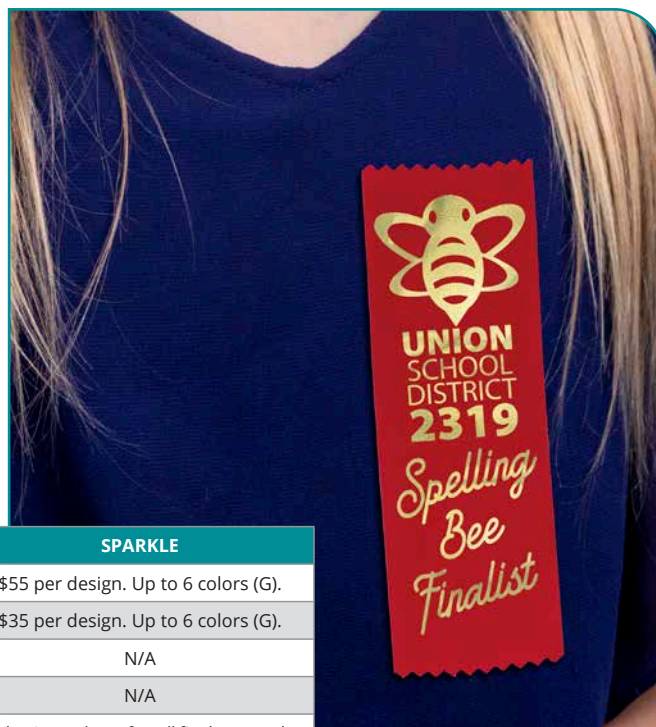

FOIL PRINT	SPARKLE
SET-UP	$50 per design (G).	$55 per design. Up to 6 colors (G).
RE-ORDER SET-UP	N/A	$35 per design. Up to 6 colors (G).
ADDITIONAL LOCATION	N/A	N/A
ADDITIONAL COLOR	$35 per color, per roll (A).	N/A
PRODUCTION TIME*	4 business days after all final approvals.	10 business days after all final approvals.
COLUMN PRICING	Per 100-yard roll, one-color imprint. Plate charge is additional.	Per 100-yard roll, up to 6 colors. Set-up charge is additional.
PLAIN RIBBON	20% off the Foil Print price and ships next business day.	
ART SPECS/IMPRINT COLORS	Refer to pages 206-208, 210, 216.	
RUSHES & ADDITIONAL SERVICES	Refer to pages 206-208, 221.	

* Orders with more than 10 rolls of 1-color, 5 rolls of 2-colors, or 10 rolls with Sparkle design will require extra production time.

Note: White Matte Foil is not available for use on ribbon or bows.

Note: Imprint design will have a 1/2" space between repeats unless you specify differently on your purchase order.